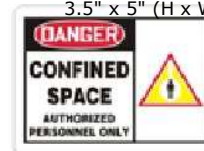

Caution: Confined Space Use Lockout & Entry Procedures Prior To Entry
3.5" x 5" (H x W)

Caution: Fill Out Confined Space Entry Tag Before Entry
3.5" x 5" (H x W)

Caution: Make Sure All Confined Space Instructions Are Followed
3.5" x 5" (H x W)

Caution: Non-Permit Confined Space Keep Out Unless Authorized
3.5" x 5" (H x W)

Danger: Confined Space
3.5" x 5" (H x W)

Danger: Confined Space Authorized Personnel Only
3.5" x 5" (H x W)

Danger: Confined Space Authorized Personnel Only (graphic)
3.5" x 5" (H x W)